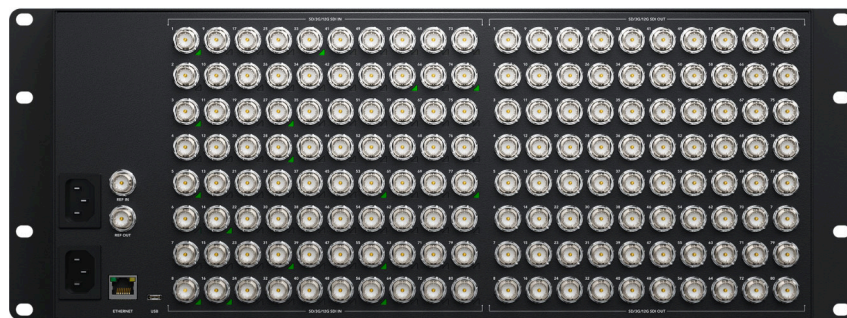

REC 601, REC 709, REC 2020

SDI Auto Switching

Automatically selects between 270Mb SD-SDI, 1.5G HD-SDI, 3G level A and level B HD-SDI, 6G HD-SDI, 12G-SDI and DVB-ASI on each input so that each input can be running a different television standard.

Power Fail Protection

Crosspoint connections preserved
and restored instantly at power on.

Power Usage

92 W max.

Physical Installation

4 rack units height.

Physical Specifications

19 in