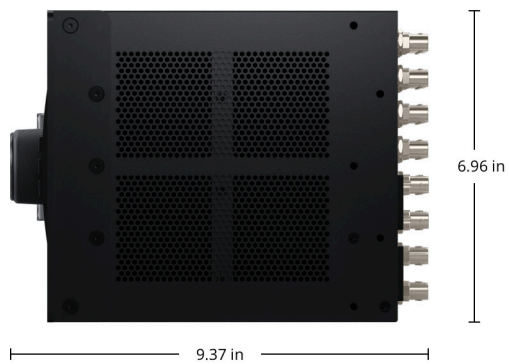

Power Fail Protection

Crosspoint connections preserved
and restored instantly at power on.

Power Usage

92 W max.

Physical Installation

4 rack units height.

Physical Specifications

19 in