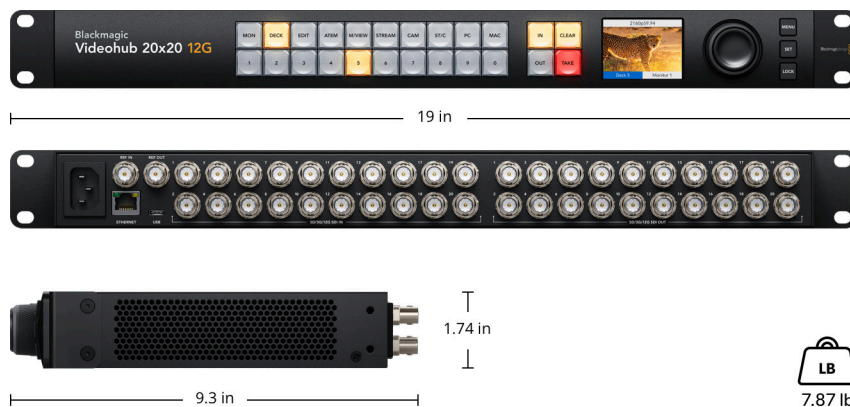

Power Fail Protection

Crosspoint connections preserved
and restored instantly at power on.

Power Usage

27.5 W max.

Physical Installation

1 rack unit height.

Physical Specifications

Environmental Specifications