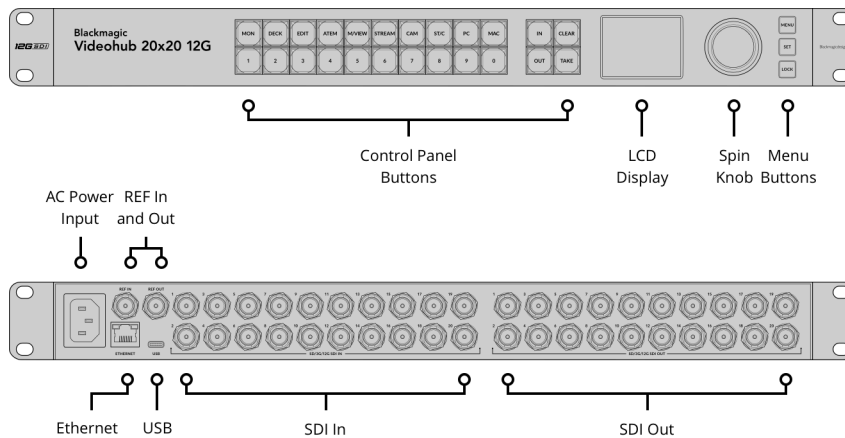

Blackmagic Videohub 20x20 12G

Blackmagic Videohub 20x20 12G is an advanced zero latency video router that supports any combination of SD, HD and Ultra HD on the router at the same time. It has 20 12G-SDI inputs and 20 12G-SDI outputs plus reference connections in a one rack unit size. The front panel LCD lets you see video before routing and clearly displays routing labels and video standards. Routing can be performed by direct button selection and using the large spin knob control that has an electronic clutch. It also features SDI re-clocking, external Ethernet control and supports all SDI video standards up to 2160p60.

SDI Video Outputs

20

SDI Reclocking

On all SDI outputs.

Ethernet

Supports 10/100/1000 BASE-T.

SDI Rates

DVB-ASI, 270Mb, 1.5G, 3G, 6G, 12G.

Reference Inputs

Tri-Sync or Black Burst.

Computer Interface

USB-C

Standards

SD Video Standards

525i59.94 NTSC, 625i50 PAL

HD Video Standards

REC 601, REC 709, REC 2020

SDI Auto Switching

Automatically selects between 270Mb
SD-SDI, 1.5G HD-SDI, 3G level A and
level B HD-SDI, 6G HD-SDI, 12G-SDI
and DVB-ASI on each input so that
each input can be running a different
television standard.