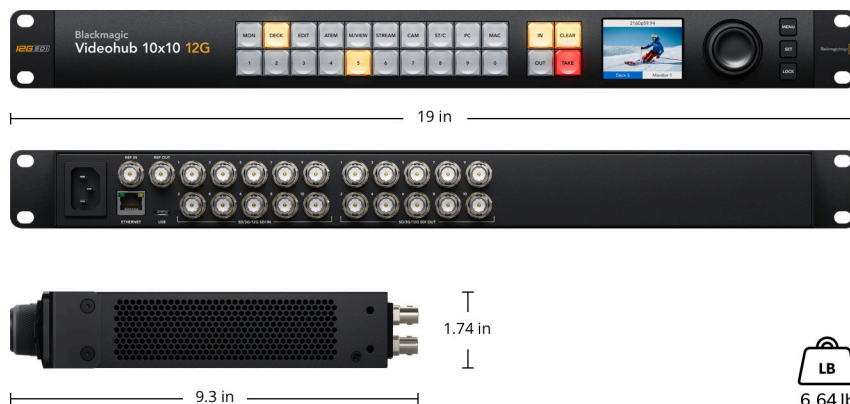

Operating Systems

Mac 12.0 Monterey,
Mac 13.0 Ventura or later.

Windows 10, 64-bit.
Windows 11.

Display

Displays

Built in 2.2 inch LCD for video and menu settings.

Power Requirements

Power Supply

1 x Internal 100 - 240V AC 50/60Hz.
IEC power cable required.

Power Fail Protection

Crosspoint connections preserved
and restored instantly at power on.

Power Usage

20.8 W max.

Physical Installation

1 rack unit height.

Physical Specifications