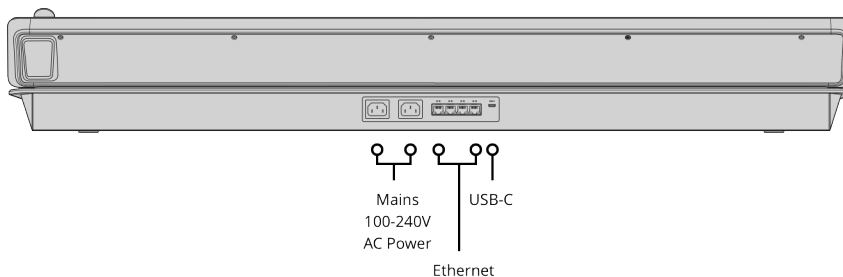

ATEM 2 M/E Advanced Panel 40

The 2 M/E model features 2 M/E rows with 40 input buttons and 4 independent system control LCDs for each row. Plus each row can control up to 4 M/Es in larger switchers. Both rows and all input buttons include LCDs for custom labeling. Each row also includes an independent select bus!

\$10,065

Connections

Ethernet

4 x 10/100/1000 BASE-T with loop output for additional control panels or computers.

Software Updates

1 x USB-C for firmware updates.

Product Specifics

Number of Mix Effects Rows

2

Crosspoint Label

6 rows 24 character LCD

Preview Transition

2

Direct Cross Points

40

On-Air indicator