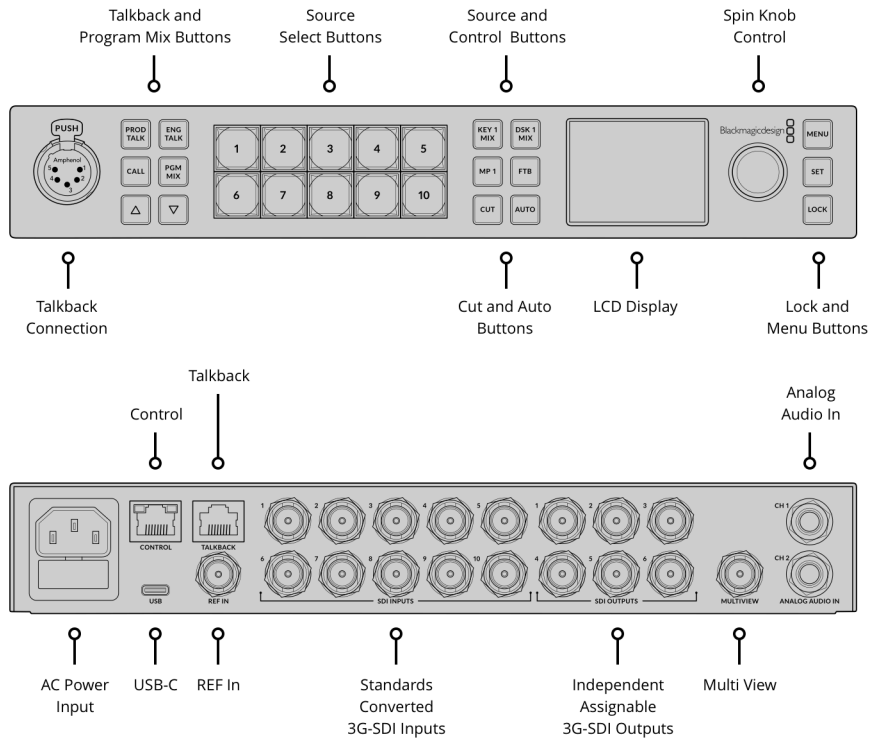

None

**Webcam Output**

1 x USB-C supporting 720p or 1080p at PGM frame rate.

**Total Multi Views**

1 x 3G-SDI

**Control Panel Connection**

Ethernet. Direct connection between panel and chassis, or via network.

**Internal Timecode Generator**

Yes

**Talkback**

RJ45 for 3rd party talkback systems.

**Tally Output**

Added via ethernet connection to Blackmagic Design GPI and Tally Interface product. (Not included).

**Ethernet**

Supports 10/100/1000 BASE-T.

**Computer Interface**

1 x USB-C supports USB 2.0